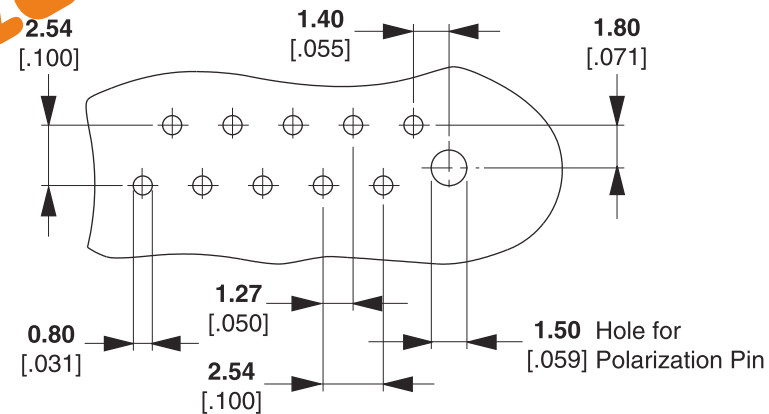

Micro-MaTch Miniature Connector System Female-on-Board Connector, Top Entry

AsA WWW.AsA-Elec.com
Electronic

AsA Electronic Co.

Tel : (+98) 21 66 73 56 82 Mob : (+98) 912 03 161 02

No. of Positions	Dimensions (mm)	
	A	B
4	3.81	7.1
6	6.35	9.7
8	8.89	12.2
10	11.43	14.7
12	13.97	17.3
14	16.51	19.8
16	19.05	22.4
18	21.59	24.9
20	24.13	27.4

**Typical Hole Pattern
Not Solder Side Shown**