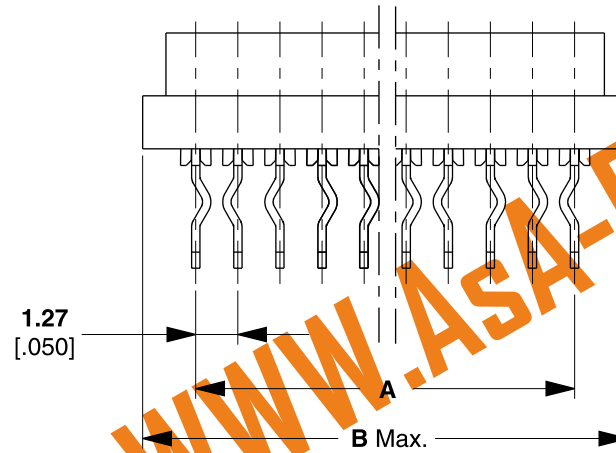

Micro-MaTch Miniature Connector System Female-on-Board Connector, Top Entry

AsA WWW.AsA-Elec.com
Electronic

AsA Electronic Co.

Tel : (+98) 21 66 73 56 82 Mob : (+98) 912 03 161 02

No. of Positions	Dimensions (mm)	
	A	B
4	3.81	7.1
6	6.35	9.7
8	8.89	12.2
10	11.43	14.7
12	13.97	17.3
14	16.51	19.8
16	19.05	22.4
18	21.59	24.9
20	24.13	27.4

**Typical Hole Pattern
Not Solder Side Shown**