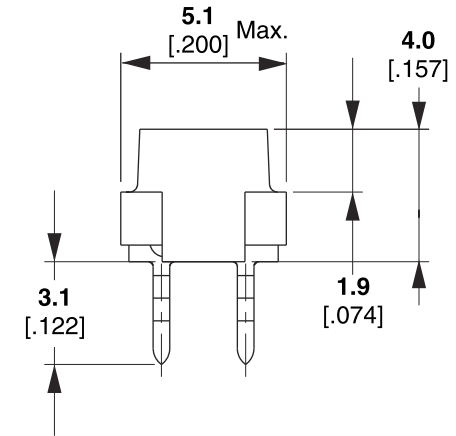

Micro-MaTch Miniature Connector System Female-on-Board Connector, Top Entry

AsA WWW.AsA-Elec.com
Electronic

AsA Electronic Co.

Tel : (+98) 21 66 73 56 82 Mob : (+98) 912 03 161 02

No. of Positions	Dimensions (mm)	
	A	B
4	3.81	7.1
6	6.35	9.7
8	8.89	12.2
10	11.43	14.7
12	13.97	17.3
14	16.51	19.8
16	19.05	22.4
18	21.59	24.9
20	24.13	27.4

**Typical Hole Pattern
Not Solder Side Shown**