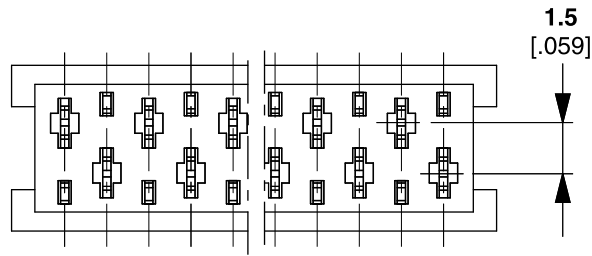

Micro-MaTch Miniature Connector System Female-on-Board Connector, Top Entry

AsA WWW.AsA-Elec.com
Electronic

AsA Electronic Co.

Tel : (+98) 21 66 73 56 82 Mob : (+98) 912 03 161 02

No. of Positions	Dimensions (mm)	
	A	B
4	3.81	7.1
6	6.35	9.7
8	8.89	12.2
10	11.43	14.7
12	13.97	17.3
14	16.51	19.8
16	19.05	22.4
18	21.59	24.9
20	24.13	27.4

**Typical Hole Pattern
Not Solder Side Shown**